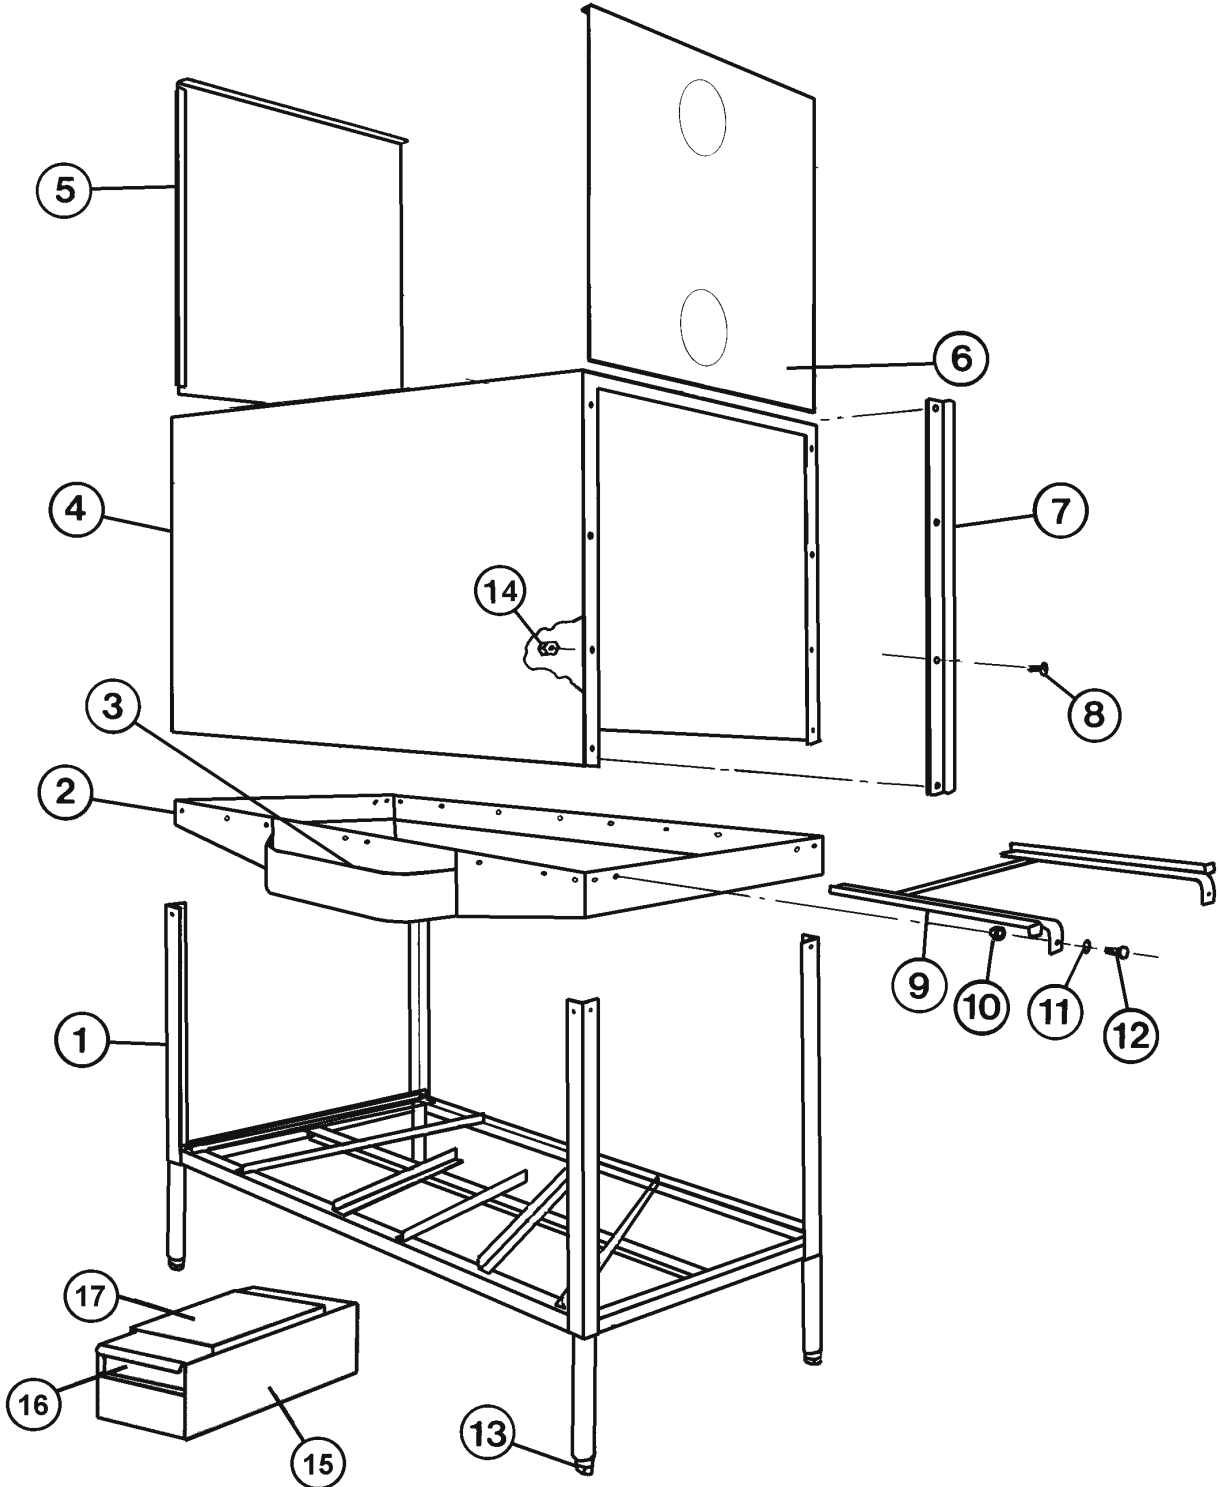

028-0090
Model: 5-AG-S
DISHMACHINE

American Dish Service